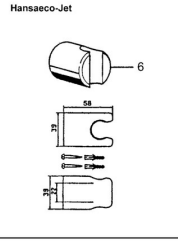

EAN: 4015474081482
static.hansa.com/54780130

Spare parts

SP54780110

	Name	Code
2	Wall support Chrome Discontinued	59912599
3	Slide for shower rail, d 22 mm	59912595
5	Shower hose, L=1750 Chrome	59912596
5.1	Gasket ring, d 21x12x2	59912304
6	Hand shower holder Discontinued	59912597
7	Soap tray	59912598