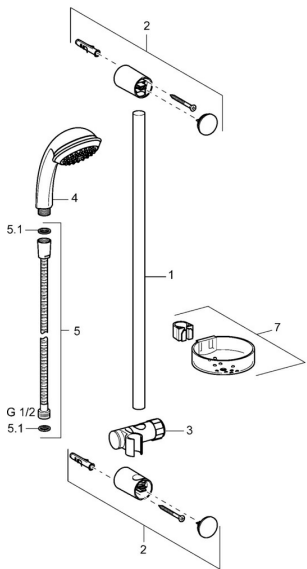

EAN: 4015474081482
static.hansa.com/54780130

Spare parts

SP54780110

	Name	Code
2	Wall support Chrome Discontinued	59912599
3	Slide for shower rail, d 22 mm	59912595
5	Shower hose, L=1750 Chrome	59912596
5.1	Gasket ring, d 21x12x2	59912304
6	Hand shower holder Discontinued	59912597
7	Soap tray	59912598