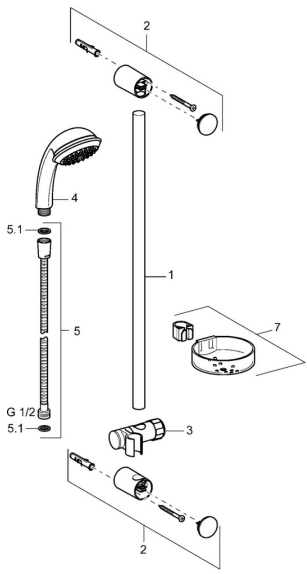

EAN: 4015474081475
static.hansa.com/54780110

Spare parts

SP54780110

	Name		Code
2	Wall support Chrome	Discontinued	59912599
3	Slide for shower rail, d 22 mm		59912595
5	Shower hose, L=1750 Chrome		59912596
5.1	Gasket ring, d 21x12x2		59912304
6	Hand shower holder	Discontinued	59912597
7	Soap tray		59912598