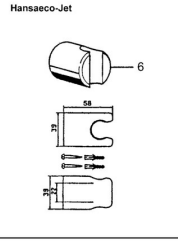

EAN: 4015474081475
static.hansa.com/54780110

Spare parts

SP54780110

	Name		Code
2	Wall support Chrome	Discontinued	59912599
3	Slide for shower rail, d 22 mm		59912595
5	Shower hose, L=1750 Chrome		59912596
5.1	Gasket ring, d 21x12x2		59912304
6	Hand shower holder	Discontinued	59912597
7	Soap tray		59912598