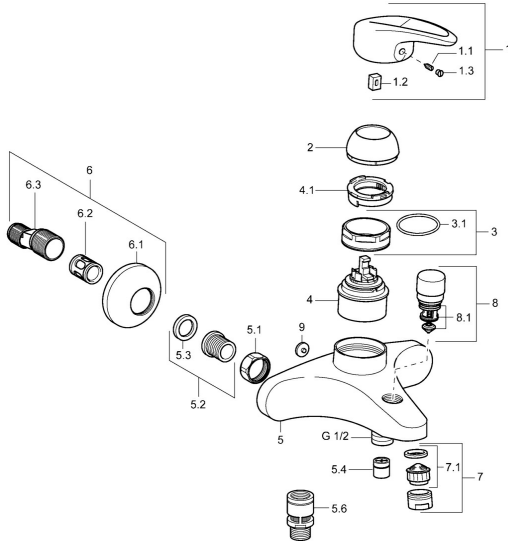

EAN: 4015474083363
static.hansa.com/54742115

Spare parts

SP54742105

	Name	Code
1	Lever Discontinued	5990548875
1.1	Screw, M5x8, SW2.5	59904755
1.2	Bushing	59904778
1.3	Symbol plug Grey	59912112
2	Covering cap Chrome	59912638
3	Eye screw, M50x1, SW45	59904775
3.1	O-ring, d 43x2.5	59911166
4	Cartridge, 4.8 eco	59904601
4.1	Hot water limiter	59904759
5.1	Connection nut, G3/4, AF30	59902230
5.2	Seat, G1/2, L, WAF10	59904618
5.3	Retaining ring, 23.9x15.2x2	59902689
5.4	Non-return valve	59905714
5.6	Vacuum breaker, DN15	59911330
6.1	Cover flange Chrome	59912652
6.2	Silencer	59904792
6.3	Eccentric connector, G3/4xG1/2, DN15	59910254
6.4	Cover sleeve Chrome	59912651
7	Aerator, M24x1 B Chrome	59905872
7.1	Aerator, M22/M24	59905873
8	Diverter Chrome	59912656
8.1	Sealing kit	59904791
9	Plug Grey Discontinued	59912654