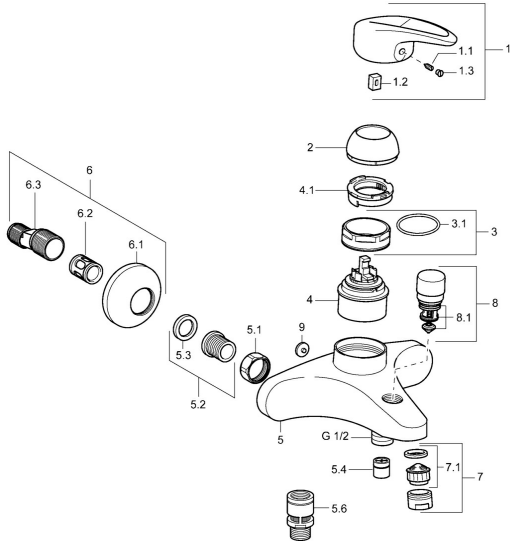

## Spare parts

### SP54742105

	Name	Code
1	Lever <b>Discontinued</b>	5990548875
1.1	Screw, M5x8, SW2.5	59904755
1.2	Bushing	59904778
1.3	Symbol plug Grey	59912112
2	Covering cap Chrome	59912638
3	Eye screw, M50x1, SW45	59904775
3.1	O-ring, d 43x2.5	59911166
4	Cartridge, 4.8 eco	59904601
4.1	Hot water limiter	59904759
5.1	Connection nut, G3/4, AF30	59902230
5.2	Seat, G1/2, L, WAF10	59904618
5.3	Retaining ring, 23.9x15.2x2	59902689
5.4	Non-return valve	59905714
5.6	Vacuum breaker, DN15	59911330
6.1	Cover flange Chrome	59912652
6.2	Silencer	59904792
6.3	Eccentric connector, G3/4xG1/2, DN15	59910254
6.4	Cover sleeve Chrome	59912651
7	Aerator, M24x1 B Chrome	59905872
7.1	Aerator, M22/M24	59905873
8	Diverter Chrome	59912656
8.1	Sealing kit	59904791
9	Plug Grey <b>Discontinued</b>	59912654