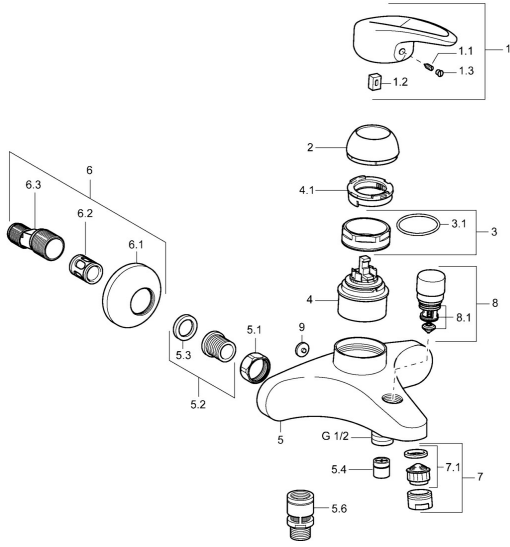

EAN: 4015474078208
static.hansa.com/54742103

Spare parts

SP54742105

	Name	Code
1	Lever Discontinued	5990548875
1.1	Screw, M5x8, SW2.5	59904755
1.2	Bushing	59904778
1.3	Symbol plug Grey	59912112
2	Covering cap Chrome	59912638
3	Eye screw, M50x1, SW45	59904775
3.1	O-ring, d 43x2.5	59911166
4	Cartridge, 4.8 eco	59904601
4.1	Hot water limiter	59904759
5.1	Connection nut, G3/4, AF30	59902230
5.2	Seat, G1/2, L, WAF10	59904618
5.3	Retaining ring, 23.9x15.2x2	59902689
5.4	Non-return valve	59905714
5.6	Vacuum breaker, DN15	59911330
6.1	Cover flange Chrome	59912652
6.2	Silencer	59904792
6.3	Eccentric connector, G3/4xG1/2, DN15	59910254
6.4	Cover sleeve Chrome	59912651
7	Aerator, M24x1 B Chrome	59905872
7.1	Aerator, M22/M24	59905873
8	Diverter Chrome	59912656
8.1	Sealing kit	59904791
9	Plug Grey Discontinued	59912654