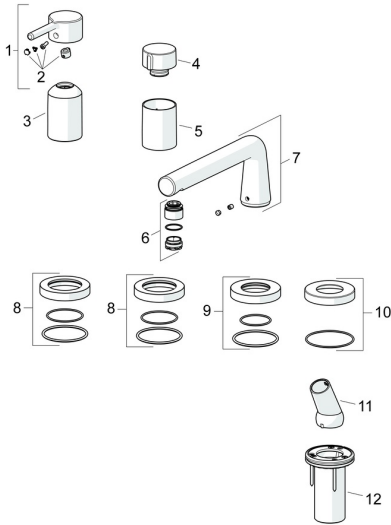

EAN: 4057304017544
static.hansa.com/54719007

Spare parts

SP54719007

	Name	Code
01	Lever Chrome	1014994V
02	Symbol plug	59914573
03	Cover sleeve Chrome	59914572
04	Flow control handle Chrome	59914669
05	Cover sleeve Chrome	59914671
06	Aerator and key, CACHE M24x1 C	1014219V
07	Spout Chrome	1012598V
08	Cover plate, d 72 mm, for Compact Chrome	59914667
09	Cover plate, d 72 mm Chrome Discontinued	59913278
10	Cover plate, d 72 mm Chrome	59914672
11	Holder Chrome	59912282
12	Passing-through bushing	59914673