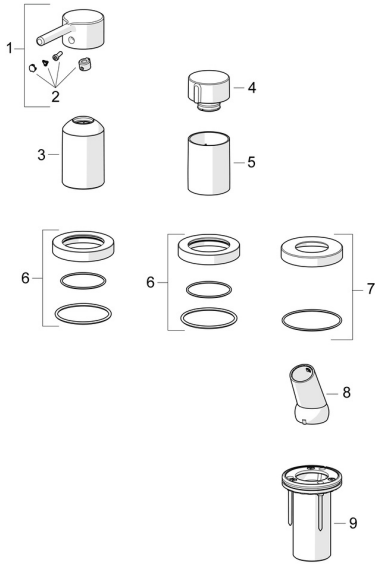

EAN: 4057304017537
static.hansa.com/54709007

Spare parts

SP54709007

	Name	Code
01	Lever Chrome	1014994V
02	Symbol plug	59914573
03	Cover sleeve Chrome	59914572
04	Flow control handle Chrome	59914669
05	Cover sleeve Chrome	59914671
06	Cover plate, d 72 mm, for Compact Chrome	59914667
07	Cover plate, d 72 mm Chrome	59914672
08	Holder Chrome	59912282
09	Passing-through bushing	59914673