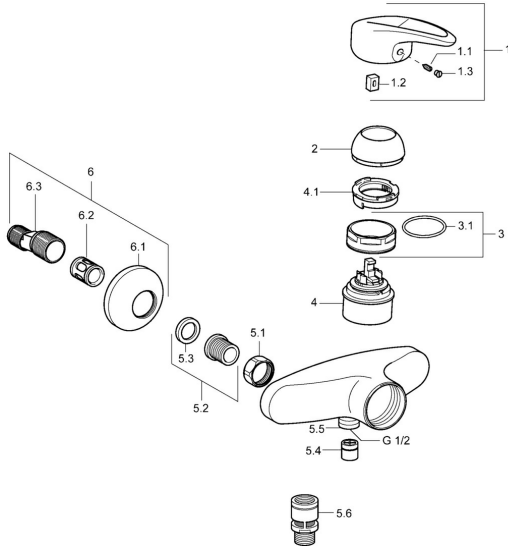

EAN: 4015474078338
static.hansa.com/54670105

Spare parts

SP54670105

	Name	Code
1	Lever Discontinued	5990548875
1.1	Screw, M5x8, SW2.5	59904755
1.2	Bushing	59904778
1.3	Symbol plug Grey	59912112
2	Covering cap Chrome	59912638
3	Eye screw, M50x1, SW45	59904775
3.1	O-ring, d 43x2.5	59911166
4	Cartridge, 4.8 eco	59904601
4.1	Hot water limiter	59904759
5.1	Connection nut, G3/4, AF30	59902230
5.2	Seat, G1/2, L, WAF10	59904618
5.3	Retaining ring, 23.9x15.2x2	59902689
5.4	Non-return valve	59905714
5.5	Thread nipple, G1/2xM18x1	59911384
5.6	Vacuum breaker, DN15	59911330
6.1	Cover flange Chrome	59912652
6.2	Silencer	59904792
6.3	Eccentric connector, G3/4xG1/2, DN15	59910254
6.4	Cover sleeve Chrome	59912651
9	Plug Grey Discontinued	59912654