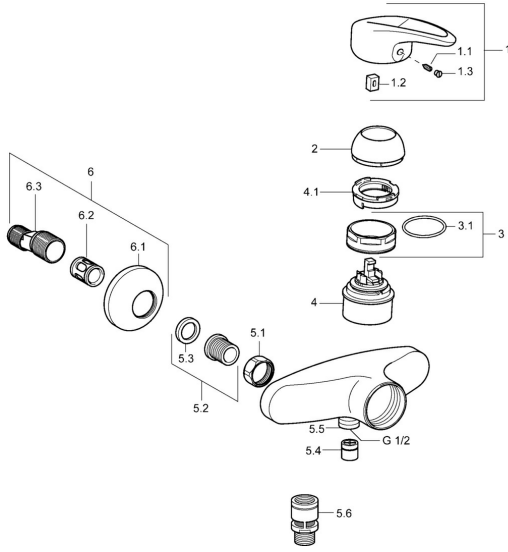

EAN: 4015474078321
static.hansa.com/54670103

Spare parts

SP54670105

	Name	Code
1	Lever Discontinued	5990548875
1.1	Screw, M5x8, SW2.5	59904755
1.2	Bushing	59904778
1.3	Symbol plug Grey	59912112
2	Covering cap Chrome	59912638
3	Eye screw, M50x1, SW45	59904775
3.1	O-ring, d 43x2.5	59911166
4	Cartridge, 4.8 eco	59904601
4.1	Hot water limiter	59904759
5.1	Connection nut, G3/4, AF30	59902230
5.2	Seat, G1/2, L, WAF10	59904618
5.3	Retaining ring, 23.9x15.2x2	59902689
5.4	Non-return valve	59905714
5.5	Thread nipple, G1/2xM18x1	59911384
5.6	Vacuum breaker, DN15	59911330
6.1	Cover flange Chrome	59912652
6.2	Silencer	59904792
6.3	Eccentric connector, G3/4xG1/2, DN15	59910254
6.4	Cover sleeve Chrome	59912651
9	Plug Grey Discontinued	59912654