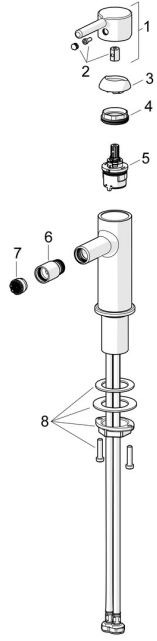

## Spare parts

### SP54632207

	Name	Code
01	Lever Chrome	1014999V
02	Symbol plug Chrome	1012105V
03	Covering cap Chrome	1012132V
04	Tightening nut, M34x1.5	1012133V
05	Cartridge, 3.0	1014428V
06	Swivel joint, M18.5x1 Chrome	59913370
07	Aerator, M18.5x1, TJ	59913366
08	Fixing set	59913479