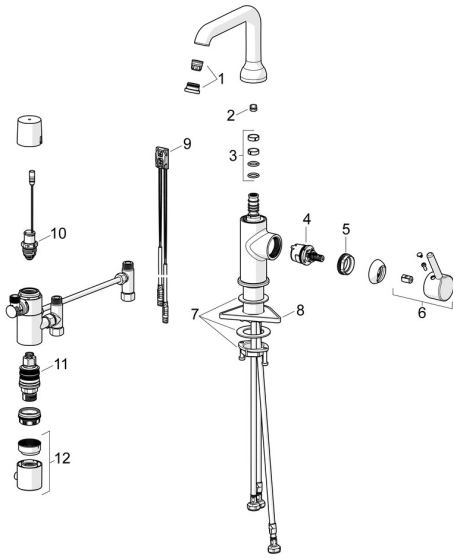

EAN: 4057304020056  
[static.hansa.com/5460220933](https://static.hansa.com/5460220933)  
**Spare parts**

## SP5460220933

	Name	Code
01	Aerator and key, PCA 1.5 gpm Matt black	1012273V-33
02	Spout overturning stopper, 120° <span style="background-color: #cccccc; padding: 2px;">Discontinued</span>	59914429
03	Sealing kit for spout	59914266
04	Cartridge, 3.0	1014428V
05	Tightening nut, M34x1.5	1012133V
06	Lever Matt black	1001749V-33
07	Fixing set	59913479
08	Supporting plate	59910008
09	Sensor, 3/9 V, Bluetooth	1014212V
10	Pilot valve, 3 V	59914338
11	Thermostatic cartridge, 3.4	59914114
12	Temperature control handle Chrome	602062V
N.I.	Battery, 1.5 V AA Lithium	59914136