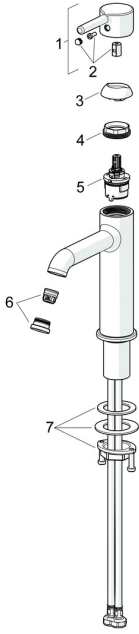

## Spare parts

### SP54372207

	Name	Code
01	Lever Chrome	1014999V
02	Symbol plug Chrome	1012105V
03	Covering cap Chrome	1012132V
04	Tightening nut, M34x1.5	1012133V
05	Cartridge, 3.0	1014428V
06	Aerator and key, PCA 5.7 l/min Chrome	1012273V
07	Fixing set	59913479