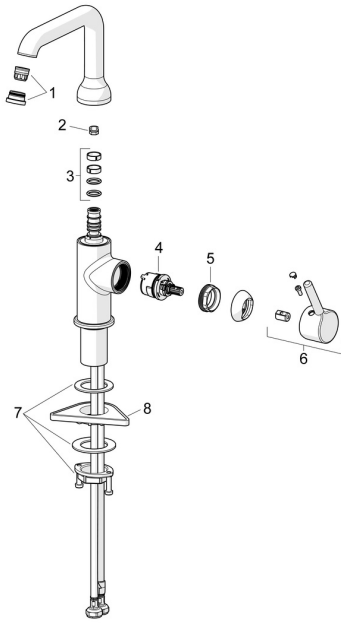

EAN: 4057304020070
static.hansa.com/5455220733

Spare parts

SP5455220733

	Name	Code
01	Aerator and key, PCA 1.5 gpm Matt black	1012273V-33
02	Spout overturning stopper, 120° Discontinued	59914429
03	Sealing kit for spout	59914266
04	Cartridge, 3.0	1014428V
05	Tightening nut, M34x1.5	1012133V
06	Lever Matt black	1001749V-33
07	Fixing set	59913479
08	Supporting plate	59910008