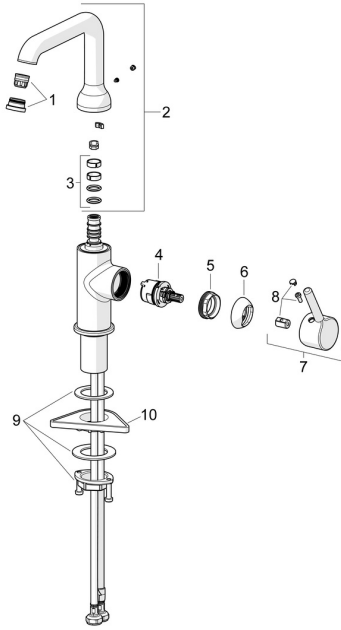

EAN: 4057304017452
static.hansa.com/54552207

Spare parts

SP54552207

	Name	Code
01	Aerator and key, PCA 5.7 l/min Chrome	1012273V
02	High spout Chrome	1012339V
03	Sealing kit for spout	59914266
04	Cartridge, 3.0	1014428V
05	Tightening nut, M34x1.5	1012133V
06	Covering cap Chrome	1012132V
07	Lever Chrome	1001749V
08	Symbol plug Chrome	1012105V
09	Fixing set	59913479
10	Supporting plate	59910008