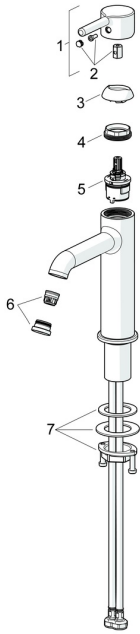

EAN: 4057304017483
static.hansa.com/54472207

Spare parts

SP54372207

	Name	Code
01	Lever Chrome	1014999V
02	Symbol plug Chrome	1012105V
03	Covering cap Chrome	1012132V
04	Tightening nut, M34x1.5	1012133V
05	Cartridge, 3.0	1014428V
06	Aerator and key, PCA 5.7 l/min Chrome	1012273V
07	Fixing set	59913479