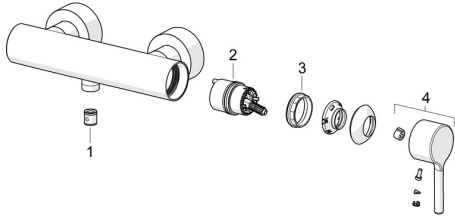

EAN: 4057304020278
static.hansa.com/5445010733

Spare parts

SP5445010733

	Name	Code
01	Non-return valve	59905714
02	Cartridge	59914665
03	Tightening nut, M42x1.5, SW 38	59914128
04	Lever Matt black	1014994V-33