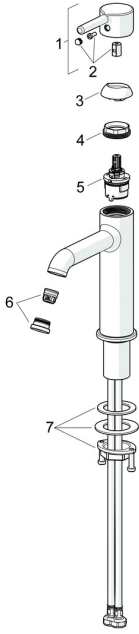

EAN: 4057304017445
static.hansa.com/54381107

Spare parts

SP54381107

	Name	Code
01	Lever Chrome	1014999V
02	Symbol plug Chrome	1012105V
03	Covering cap Chrome	1012132V
04	Tightening nut, M34x1.5	1012133V
05	Cartridge, 3.0	1014428V
06	Aerator and key, Cascade SLC TJ V	1017751V
07	Fixing set	59913479