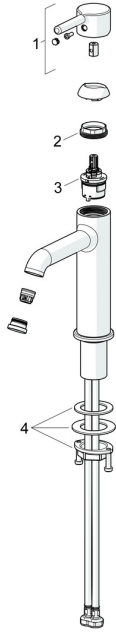

EAN: 4057304020414
static.hansa.com/5437220733006

Spare parts

SP5437220733006

	Name	Code
01	Lever Matt black	1017996V-33
02	Tightening nut, M34x1.5	1012133V
03	Cartridge, 3.0 cold start	1014430V
04	Fixing set	59913479