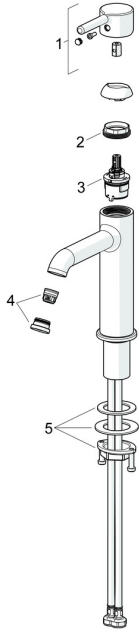

## Spare parts

### SP5437220733

	Name	Code
01	Lever Matt black	1014999V-33
02	Tightening nut, M34x1.5	1012133V
03	Cartridge, 3.0	1014428V
04	Aerator and key, PCA 1.5 gpm Matt black	1012273V-33
05	Fixing set	59913479