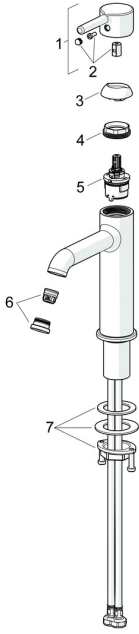

EAN: 4057304017414
static.hansa.com/54372207

Spare parts

SP54372207

	Name	Code
01	Lever Chrome	1014999V
02	Symbol plug Chrome	1012105V
03	Covering cap Chrome	1012132V
04	Tightening nut, M34x1.5	1012133V
05	Cartridge, 3.0	1014428V
06	Aerator and key, PCA 5.7 l/min Chrome	1012273V
07	Fixing set	59913479