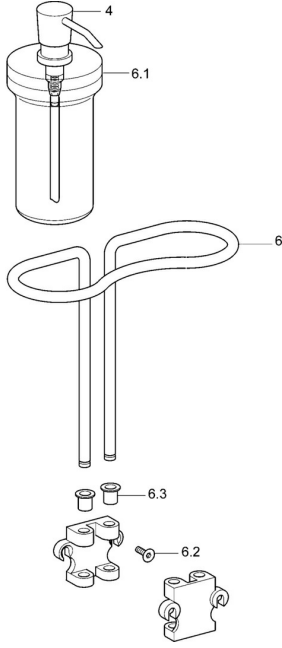

EAN: 4015474075795
static.hansa.com/54350900

Spare parts

SP54350900

	Name		Code
4	Lotion dispenser, (2004-) Chrome	Discontinued	59911824
6.1	Soap tray	Discontinued	59912612
6.2	Screw, M5x12	Discontinued	59912611