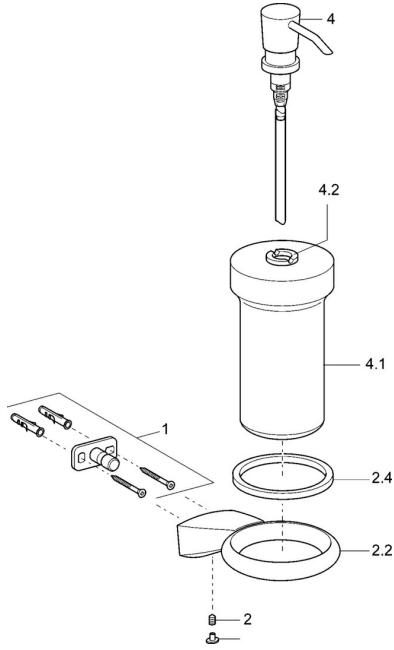

## Spare parts

### SP54300900

	Name	Code
1	Fixing set <b>Discontinued</b>	59912081
2	Screw, M5x6, SW2.5	59912617
2.1	Wall bracket, d 60 mm Chrome <b>Discontinued</b>	59912619
2.2	Ring, d 60 mm <b>Discontinued</b>	59912620
2.4	Ring, d 60 mm <b>Discontinued</b>	59912622
4	Lotion dispenser, (2004-) Chrome <b>Discontinued</b>	59911824
4.1	Lotion dispenser <b>Discontinued</b>	59912622
4.2	Supply <b>Discontinued</b>	59912563