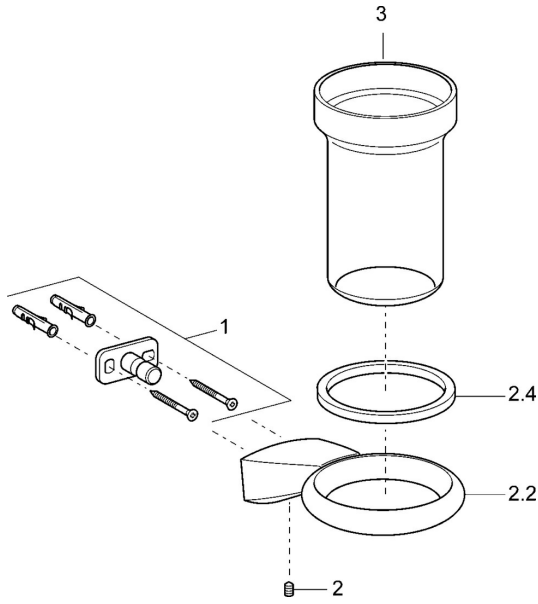

EAN: 4015474075757
static.hansa.com/54290900

Spare parts

SP54290900

	Name	Code
1	Fixing set Discontinued	59912081
2	Screw, M5x6, SW2.5	59912617
2.2	Wall bracket, d 60 mm Chrome Discontinued	59912619
2.4	Ring, d 60 mm Discontinued	59912620
3	Glass Discontinued	59912621