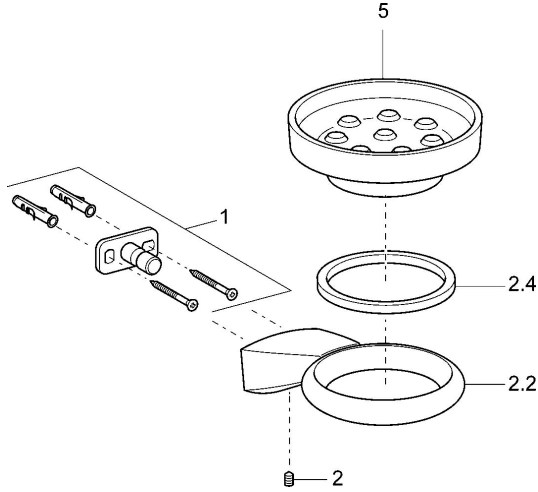

EAN: 4015474075733
static.hansa.com/54270900

Spare parts

SP54270900

	Name	Code
1	Fixing set Discontinued	59912081
2	Screw, M5x6, SW2.5	59912617
2.2	Wall bracket, d 60 mm Chrome Discontinued	59912619
2.4	Ring, d 60 mm Discontinued	59912620
5	Soap tray Discontinued	59912610