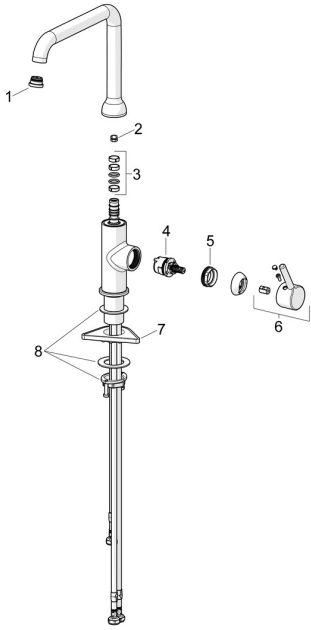

## Spare parts

### SP5422110733

	Name	Code
01	Aerator and key, Cascade SLC TJ A Matt black	1014808V-33
02	Spout overturning stopper, 60°/0°	59914264
02	Spout overturning stopper, 120° <span style="background-color: #cccccc; padding: 2px;">Discontinued</span>	59914429
03	Sealing kit for spout	59914431
04	Cartridge, 3.0	1014428V
05	Tightening nut, M34x1.5	1012133V
06	Lever Matt black	1001749V-33
07	Supporting plate	59910008
08	Fixing set	59913371