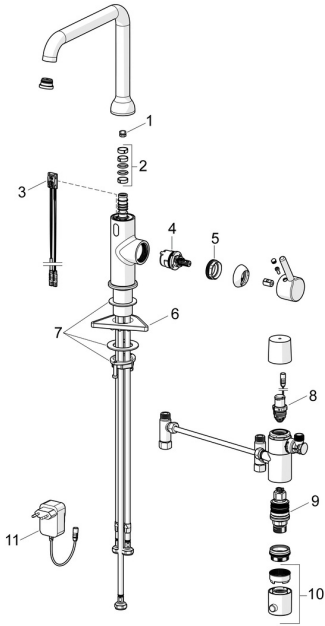

EAN: 4057304022142
static.hansa.com/5421220980
Spare parts

SP54212209CLR

	Name	Code
01	Spout overturning stopper, 60°/0°	59914264
01	Spout overturning stopper, 120° Discontinued	59914429
02	Sealing kit for spout	59914431
03	Sensor, 3/9 V, Bluetooth	1014212V
04	Cartridge, 3.0	1014428V
05	Tightening nut, M34x1.5	1012133V
06	Supporting plate	59910008
07	Fixing set	59913371
08	Pilot valve, 3 V	59914338
09	Thermostatic cartridge, 3.4	59914114
10	Temperature control handle Chrome	602062V
11	Power supply, 230/9 V, 550 mA	64490900