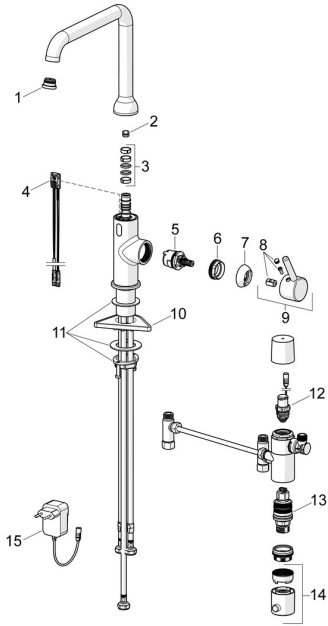

EAN: 4057304019890
static.hansa.com/54212209
Spare parts

SP54212209

	Name	Code
01	Aerator and key, Cascade SLC TJ V	1014808V
02	Spout overturning stopper, 60°/0°	59914264
02	Spout overturning stopper, 120° Discontinued	59914429
03	Sealing kit for spout	59914431
04	Sensor, 3/9 V, Bluetooth	1014212V
05	Cartridge, 3.0	1014428V
06	Tightening nut, M34x1.5	1012133V
07	Covering cap Chrome	1012132V
08	Symbol plug Chrome	1012105V
09	Lever Chrome	1001749V
10	Supporting plate	59910008
11	Fixing set	59913371
12	Pilot valve, 3 V	59914338
13	Thermostatic cartridge, 3.4	59914114
14	Temperature control handle Chrome	602062V
15	Power supply, 230/9 V, 550 mA	64490900