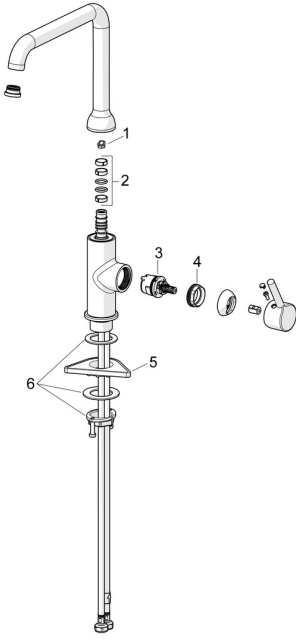

## Spare parts

### SP54202207CLR

	Name	Code
01	Spout overturning stopper, 60°/0°	59914264
01	Spout overturning stopper, 120° <span style="background-color: #cccccc; padding: 2px;">Discontinued</span>	59914429
02	Sealing kit for spout	59914431
03	Cartridge, 3.0	1014428V
04	Tightening nut, M34x1.5	1012133V
05	Supporting plate	59910008
06	Fixing set	59913371