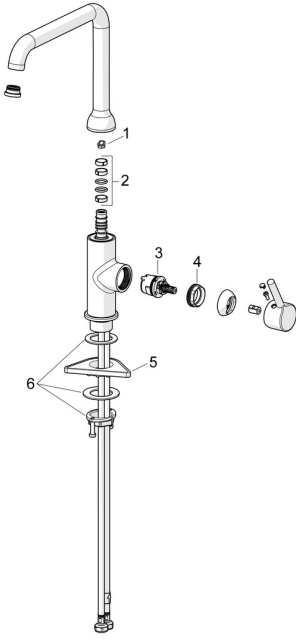

EAN: 4057304022128
static.hansa.com/5420220780

Spare parts

SP54202207CLR

	Name	Code
01	Spout overturning stopper, 60°/0°	59914264
01	Spout overturning stopper, 120° Discontinued	59914429
02	Sealing kit for spout	59914431
03	Cartridge, 3.0	1014428V
04	Tightening nut, M34x1.5	1012133V
05	Supporting plate	59910008
06	Fixing set	59913371