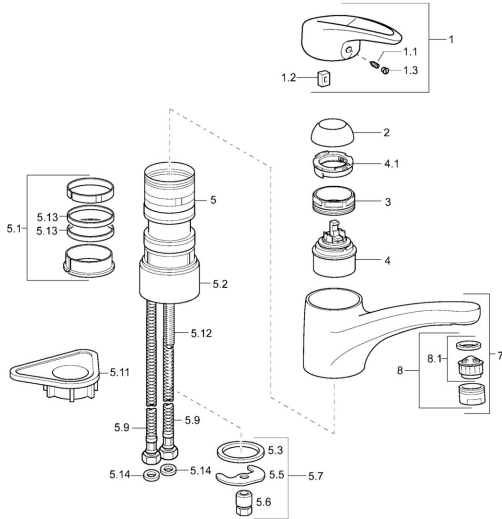

## Spare parts

### SP54142205

	Name	Code
1	Lever <b>Discontinued</b>	5990548875
1.1	Screw, M5x8, SW2.5	59904755
1.2	Bushing	59904778
1.3	Symbol plug Grey	59912112
2	Covering cap Chrome	59912647
3	Fixing screw, M50x1, SW45	59904890
4	Cartridge, 4.8 eco	59904601
4.1	Hot water limiter	59904759
5.1	Sealing kit	59912646
5.2	Raising socket, 30 mm Chrome	59912710
5.3	Gasket, 37x48x3.5	59911422
5.5	Fixing plate	59904765
5.6	Screw, M8x1, SW13	59904766
5.7	Fixing set	59910749
5.9	Flexible pipe, L=430, G3/8-M10x1	59912515
5.11	Supporting plate	59910008
5.12	Fixing screw, M8x1, L=140	59912474
5.13	Gasket, 40.3x6	59911387
5.14	Gasket, 9.5x14.4x2	59912551
7	Spout Chrome	59912711
8	Aerator, M24x1 STD HC A Chrome	59902366
8.1	Aerator, M22/24 A	59902081
N.I.	Coupling pipe, L=430, M10x1	59912550