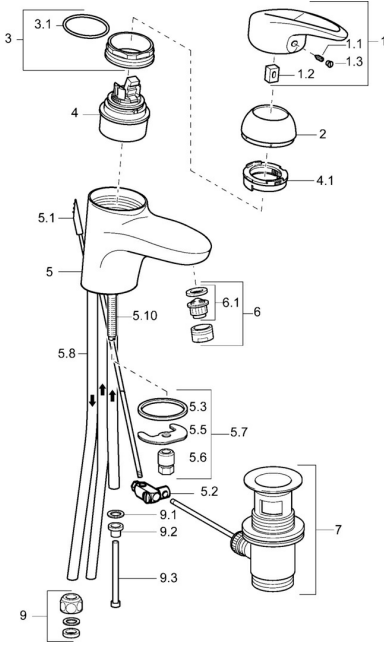

## Spare parts

### SP54131105

	Name	Code
1	Lever <b>Discontinued</b>	5990548875
1.1	Screw, M5x8, SW2.5	59904755
1.2	Bushing	59904778
1.3	Symbol plug Grey	59912112
2	Covering cap Chrome	59912638
3	Eye screw, M50x1, SW45	59904775
3.1	O-ring, d 43x2.5	59911166
4	Cartridge, 4.8 eco	59904601
4.1	Hot water limiter	59904759
5.2	Swivel joint	59904624
5.3	Gasket, 37x48x3.5	59911422
5.5	Fixing plate	59904765
5.6	Screw, M8x1, SW13	59904766
5.7	Fixing set	59910749
5.8	Pipe <b>Discontinued</b>	59911173
5.10	Fixing screw, M8x1, L=140	59912474
6	Aerator, M24x1 A, low pressure Chrome	59902692
6.1	Aerator, M22/24, ND	59901553
7	Pop-up waste Chrome	59904620
9	Fitting nut	59904969
9.1	Sealing kit, 14.9x8.5x1	59902352
9.2	Sealing kit, 10x8	59902272
9.3	Hose	59902151
N.I.	Washer with chain holder	59902219