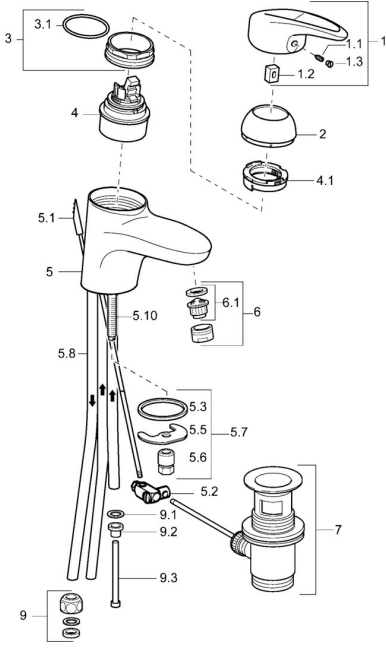

EAN: 4015474076402
static.hansa.com/54131103

Spare parts

SP54131105

	Name	Code
1	Lever Discontinued	5990548875
1.1	Screw, M5x8, SW2.5	59904755
1.2	Bushing	59904778
1.3	Symbol plug Grey	59912112
2	Covering cap Chrome	59912638
3	Eye screw, M50x1, SW45	59904775
3.1	O-ring, d 43x2.5	59911166
4	Cartridge, 4.8 eco	59904601
4.1	Hot water limiter	59904759
5.2	Swivel joint	59904624
5.3	Gasket, 37x48x3.5	59911422
5.5	Fixing plate	59904765
5.6	Screw, M8x1, SW13	59904766
5.7	Fixing set	59910749
5.8	Pipe Discontinued	59911173
5.10	Fixing screw, M8x1, L=140	59912474
6	Aerator, M24x1 A, low pressure Chrome	59902692
6.1	Aerator, M22/24, ND	59901553
7	Pop-up waste Chrome	59904620
9	Fitting nut	59904969
9.1	Sealing kit, 14.9x8.5x1	59902352
9.2	Sealing kit, 10x8	59902272
9.3	Hose	59902151
N.I.	Washer with chain holder	59902219