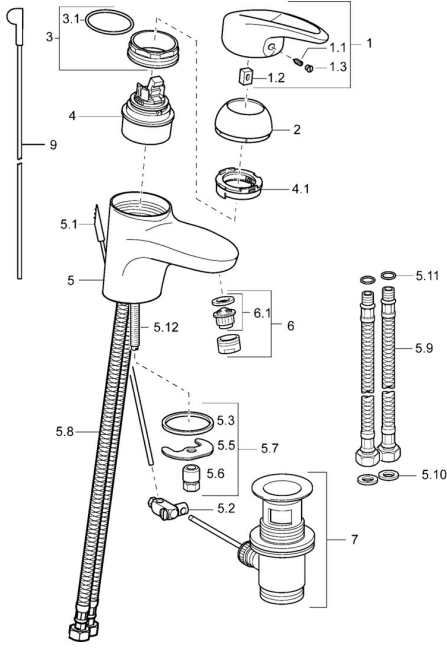

## Spare parts

### SP54092205

	Name	Code
1	Lever <b>Discontinued</b>	5990548875
1.1	Screw, M5x8, SW2.5	59904755
1.2	Bushing	59904778
1.3	Symbol plug Grey	59912112
2	Covering cap Chrome	59912638
3	Eye screw, M50x1, SW45	59904775
3.1	O-ring, d 43x2.5	59911166
4	Cartridge, 4.8 eco	59904601
4.1	Hot water limiter	59904759
5.2	Swivel joint	59904624
5.3	Gasket, 37x48x3.5	59911422
5.5	Fixing plate	59904765
5.6	Screw, M8x1, SW13	59904766
5.7	Fixing set	59910749
5.8	Hose	59912709
5.9	Flexible pipe, L=430, G3/8-M10x1	59912515
5.10	Gasket, 9.5x14.4x2	59912551
5.11	O-ring, d 7.65x1.78	59902337
5.12	Fixing screw, M8x1, L=140	59912474
6	Aerator, M24x1 STD HC A Chrome	59902366
6.1	Aerator, M22/24 A	59902081
7	Pop-up waste Chrome	59904620
9	Pop-up operating rod Chrome	59912608
N.I.	Coupling pipe, L=430, M10x1	59912550