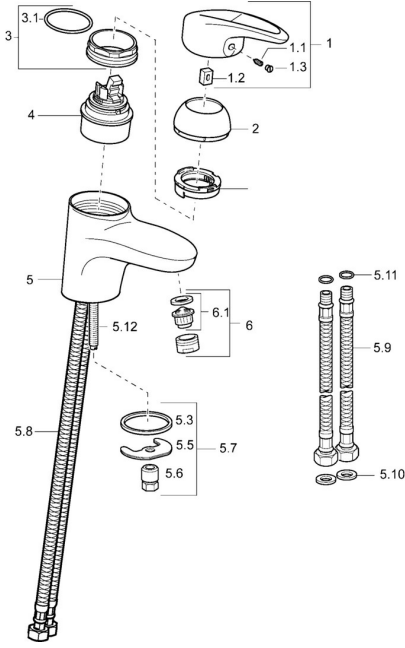

EAN: 4015474076754
static.hansa.com/54082295

Spare parts

SP54082295

	Name	Code
1	Lever Discontinued	5990548875
1.1	Screw, M5x8, SW2.5	59904755
1.2	Bushing	59904778
1.3	Symbol plug Grey	59912112
2	Covering cap Chrome	59912638
3	Eye screw, M50x1, SW45	59904775
3.1	O-ring, d 43x2.5	59911166
4	Cartridge, 4.8 eco	59904601
4.1	Hot water limiter	59904759
5.3	Gasket, 37x48x3.5	59911422
5.5	Fixing plate	59904765
5.6	Screw, M8x1, SW13	59904766
5.7	Fixing set	59910749
5.8	Hose	59912709
5.9	Flexible pipe, L=430, G3/8-M10x1	59912515
5.10	Gasket, 9.5x14.4x2	59912551
5.11	O-ring, d 7.65x1.78	59902337
6	Aerator, M24x1 STD HC A Chrome	59902366
6.1	Aerator, M22/24 A	59902081
6.2	Ball joint for bidet faucet	59910952
N.I.	Coupling pipe, L=430, M10x1	59912550