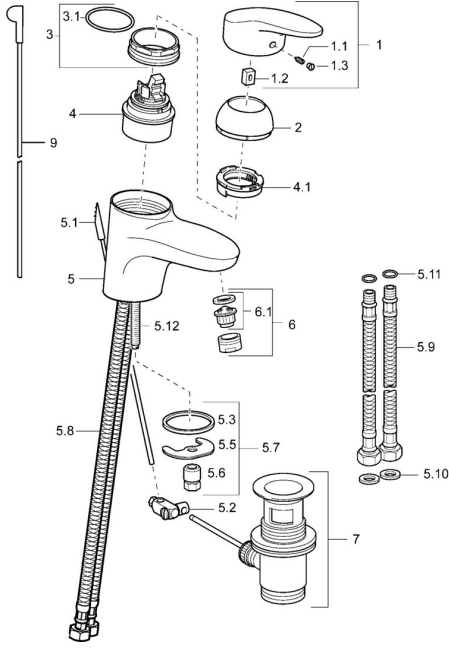

EAN: 4015474076631
static.hansa.com/54082293

Spare parts

SP54092203

	Name	Code
1.1	Screw, M5x8, SW2.5	59904755
1.2	Bushing	59904778
1.3	Symbol plug Grey	59912112
2	Covering cap Chrome	59912638
3	Eye screw, M50x1, SW45	59904775
3.1	O-ring, d 43x2.5	59911166
4	Cartridge, 4.8 eco	59904601
4.1	Hot water limiter	59904759
5.2	Swivel joint	59904624
5.3	Gasket, 37x48x3.5	59911422
5.5	Fixing plate	59904765
5.6	Screw, M8x1, SW13	59904766
5.7	Fixing set	59910749
5.8	Hose	59912709
5.9	Flexible pipe, L=430, G3/8-M10x1	59912515
5.10	Gasket, 9.5x14.4x2	59912551
5.11	O-ring, d 7.65x1.78	59902337
5.12	Fixing screw, M8x1, L=140	59912474
6	Aerator, M24x1 STD HC A Chrome	59902366
6.1	Aerator, M22/24 A	59902081
7	Pop-up waste Chrome	59904620
9	Pop-up operating rod Chrome	59912608
N.I.	Washer with chain holder	59902219
N.I.	Coupling pipe, L=430, M10x1	59912550