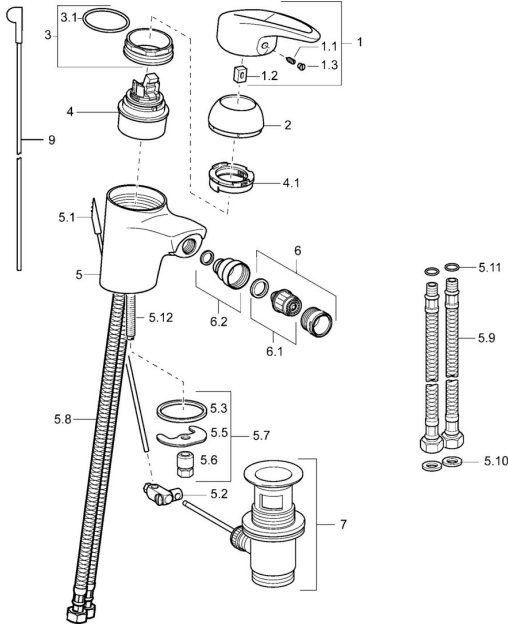

## Spare parts

### SP54063205

	Name	Code
1	Lever <b>Discontinued</b>	5990548875
1.1	Screw, M5x8, SW2.5	59904755
1.2	Bushing	59904778
1.3	Symbol plug Grey	59912112
2	Covering cap Chrome	59912638
3	Eye screw, M50x1, SW45	59904775
3.1	O-ring, d 43x2.5	59911166
4	Cartridge, 4.8 eco	59904601
4.1	Hot water limiter	59904759
5.2	Swivel joint	59904624
5.3	Gasket, 37x48x3.5	59911422
5.5	Fixing plate	59904765
5.6	Screw, M8x1, SW13	59904766
5.7	Fixing set	59910749
5.8	Hose	59912709
5.9	Flexible pipe, L=430, G3/8-M10x1	59912515
5.10	Gasket, 9.5x14.4x2	59912551
5.11	O-ring, d 7.65x1.78	59902337
5.12	Fixing screw, M8x1, L=140	59912474
6	Aerator, M24x1 STD HC A Chrome	59902366
6.1	Aerator, M22/24 A	59902081
6.2	Ball joint for bidet faucet	59910952
7	Pop-up waste Chrome	59904620
N.I.	Coupling pipe, 10xG3/8 Chrome <b>Discontinued</b>	59912332
N.I.	Coupling pipe, L=430, M10x1	59912550