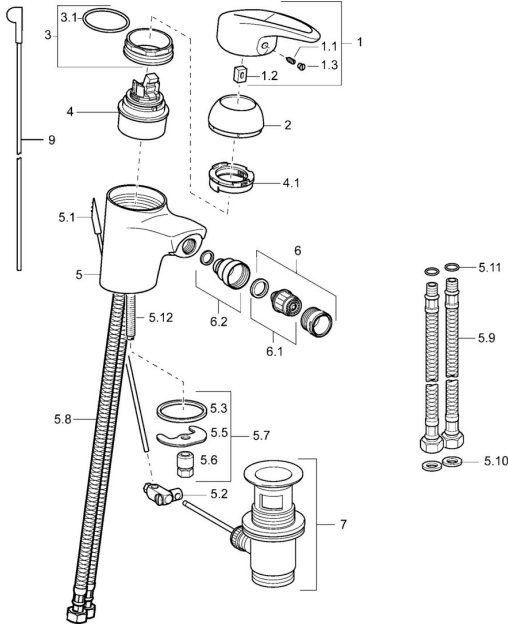

EAN: 4015474076600
static.hansa.com/54063203

Spare parts

SP54063205

	Name	Code
1	Lever Discontinued	5990548875
1.1	Screw, M5x8, SW2.5	59904755
1.2	Bushing	59904778
1.3	Symbol plug Grey	59912112
2	Covering cap Chrome	59912638
3	Eye screw, M50x1, SW45	59904775
3.1	O-ring, d 43x2.5	59911166
4	Cartridge, 4.8 eco	59904601
4.1	Hot water limiter	59904759
5.2	Swivel joint	59904624
5.3	Gasket, 37x48x3.5	59911422
5.5	Fixing plate	59904765
5.6	Screw, M8x1, SW13	59904766
5.7	Fixing set	59910749
5.8	Hose	59912709
5.9	Flexible pipe, L=430, G3/8-M10x1	59912515
5.10	Gasket, 9.5x14.4x2	59912551
5.11	O-ring, d 7.65x1.78	59902337
5.12	Fixing screw, M8x1, L=140	59912474
6	Aerator, M24x1 STD HC A Chrome	59902366
6.1	Aerator, M22/24 A	59902081
6.2	Ball joint for bidet faucet	59910952
7	Pop-up waste Chrome	59904620
N.I.	Coupling pipe, 10xG3/8 Chrome Discontinued	59912332
N.I.	Coupling pipe, L=430, M10x1	59912550