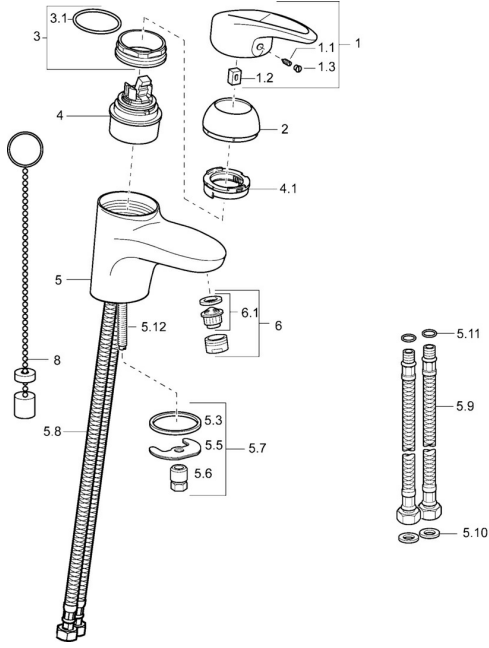

## Spare parts

### SP54042205

	Name	Code
1	Lever <b>Discontinued</b>	5990548875
1.1	Screw, M5x8, SW2.5	59904755
1.2	Bushing	59904778
1.3	Symbol plug Grey	59912112
2	Covering cap Chrome	59912638
3	Eye screw, M50x1, SW45	59904775
3.1	O-ring, d 43x2.5	59911166
4	Cartridge, 4.8 eco	59904601
4.1	Hot water limiter	59904759
5.3	Gasket, 37x48x3.5	59911422
5.5	Fixing plate	59904765
5.6	Screw, M8x1, SW13	59904766
5.7	Fixing set	59910749
5.8	Hose	59912709
5.9	Flexible pipe, L=430, G3/8-M10x1	59912515
5.10	Gasket, 9.5x14.4x2	59912551
5.11	O-ring, d 7.65x1.78	59902337
5.12	Fixing screw, M8x1, L=140	59912474
6	Aerator, M24x1 STD HC A Chrome	59902366
6.1	Aerator, M22/24 A	59902081
8	Washer with chain holder	59902219
N.I.	Coupling pipe, L=430, M10x1	59912550