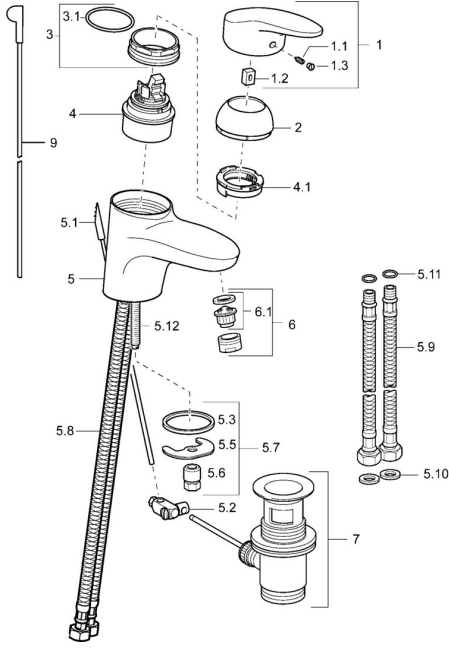

EAN: 4015474076587
static.hansa.com/54042203

Spare parts

SP54092203

	Name	Code
1.1	Screw, M5x8, SW2.5	59904755
1.2	Bushing	59904778
1.3	Symbol plug Grey	59912112
2	Covering cap Chrome	59912638
3	Eye screw, M50x1, SW45	59904775
3.1	O-ring, d 43x2.5	59911166
4	Cartridge, 4.8 eco	59904601
4.1	Hot water limiter	59904759
5.2	Swivel joint	59904624
5.3	Gasket, 37x48x3.5	59911422
5.5	Fixing plate	59904765
5.6	Screw, M8x1, SW13	59904766
5.7	Fixing set	59910749
5.8	Hose	59912709
5.9	Flexible pipe, L=430, G3/8-M10x1	59912515
5.10	Gasket, 9.5x14.4x2	59912551
5.11	O-ring, d 7.65x1.78	59902337
5.12	Fixing screw, M8x1, L=140	59912474
6	Aerator, M24x1 STD HC A Chrome	59902366
6.1	Aerator, M22/24 A	59902081
7	Pop-up waste Chrome	59904620
9	Pop-up operating rod Chrome	59912608
N.I.	Washer with chain holder	59902219
N.I.	Coupling pipe, L=430, M10x1	59912550