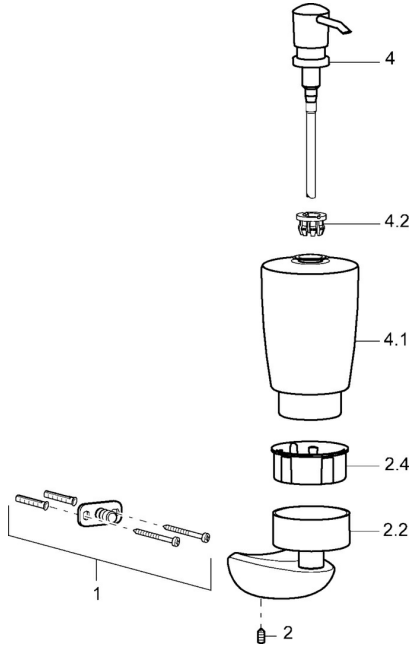

EAN: 4015474110571
static.hansa.com/53820900

Spare parts

SP53820900

| | Name | Code |
|-----|---|----------|
| 1 | Fixing set Discontinued | 59912081 |
| 2 | Screw, M5x6, SW2.5 | 59912617 |
| 2.2 | Wall bracket, L=45 Chrome Discontinued | 59912872 |
| 2.4 | Inner part, d 51x45 Discontinued | 59912831 |
| 4 | Lotion dispenser Chrome Discontinued | 59912875 |
| 4.1 | Lotion dispenser Discontinued | 59912874 |
| 4.2 | Supply Discontinued | 59912563 |