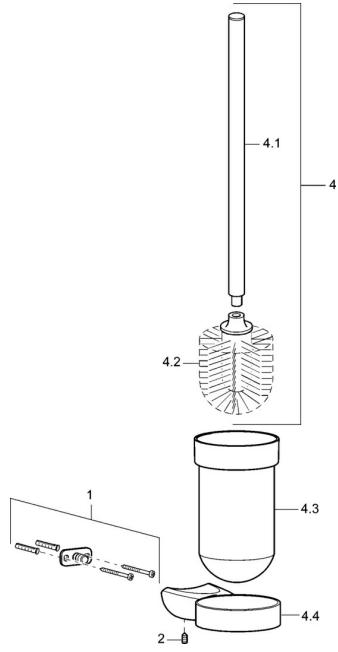

EAN: 4015474110564
static.hansa.com/53810900

Spare parts

SP53810900

	Name	Code
1	Fixing set Discontinued	59912081
2	Screw, M5x6, SW2.5	59912617
4	Toilet brush Chrome Discontinued	59912837
4.2	Brush Discontinued	59913138
4.3	Glass Discontinued	59912838
4.4	Hand shower holder, L=80 Chrome Discontinued	59912878