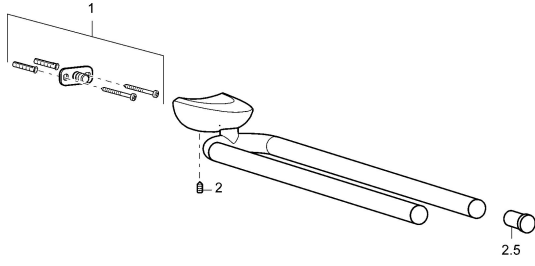

EAN: 4015474110557
static.hansa.com/53790900

Spare parts

SP53790900

	Name		Code
1	Fixing set	Discontinued	59912081
2	Pin, M5x8	Discontinued	59912082
2.5	Cap Chrome	Discontinued	59912835