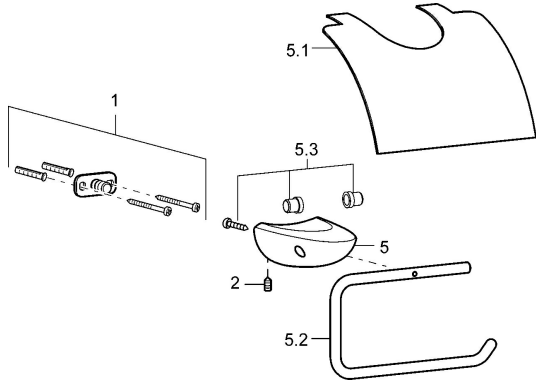

## Spare parts

### SP53760900

	Name	Code
1	Fixing set <span>Discontinued</span>	59912081
2	Screw, M5x6, SW2.5	59912617
5.1	Wall bracket <span>Discontinued</span>	59912877