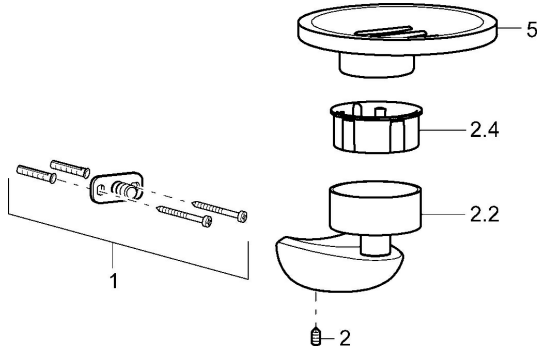

EAN: 4015474110434
static.hansa.com/53730900

Spare parts

SP53730900

	Name	Code
1	Fixing set Discontinued	59912081
2	Screw, M5x6, SW2.5	59912617
2.2	Wall bracket, L=45 Chrome Discontinued	59912872
2.4	Inner part, d 51x45 Discontinued	59912831
5	Soap tray Discontinued	59912876