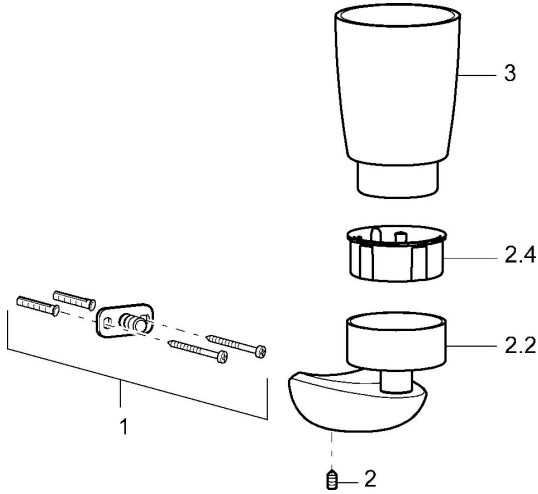

EAN: 4015474110373
static.hansa.com/53720900

Spare parts

SP53720900

	Name	Code
1	Fixing set Discontinued	59912081
2	Screw, M5x6, SW2.5	59912617
2.2	Wall bracket, L=45 Chrome Discontinued	59912872
2.4	Inner part, d 51x45 Discontinued	59912831
3	Glass Discontinued	59912873