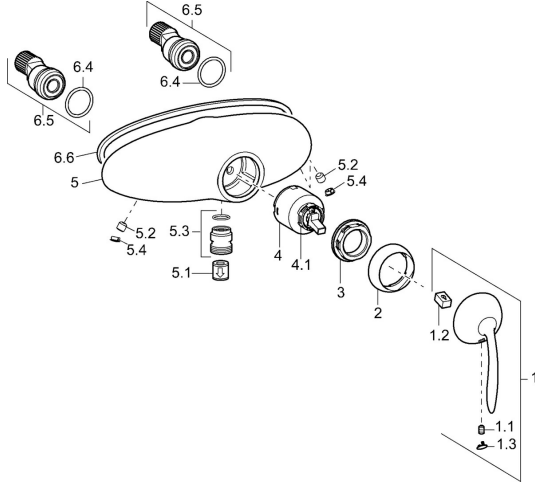

EAN: 4015474106581
static.hansa.com/53690101

Spare parts

SP53690101

	Name	Code
1	Lever Chrome Discontinued	59912864
1.1	Screw, M5x8, SW2.5	59904755
1.2	Bushing	59904778
1.3	Plug Chrome Discontinued	59911480
2	Covering cap Chrome Discontinued	59912797
3	Screw, M4x1, SW34 Discontinued	59912798
4	Cartridge, 4.0 Classic	59912791
4.1	Temperature adjustment limiter Discontinued	59912799
5.1	Non-return valve	59905714
5.2	Screw, M8x8	59906104
5.3	Thread nipple, G1/2xM18x1	59911384
5.4	Plug, 8 mm Chrome Discontinued	59912865
6.4	O-ring, 25.07x2.62	59911479
6.5	Connector, G1/2	59911491