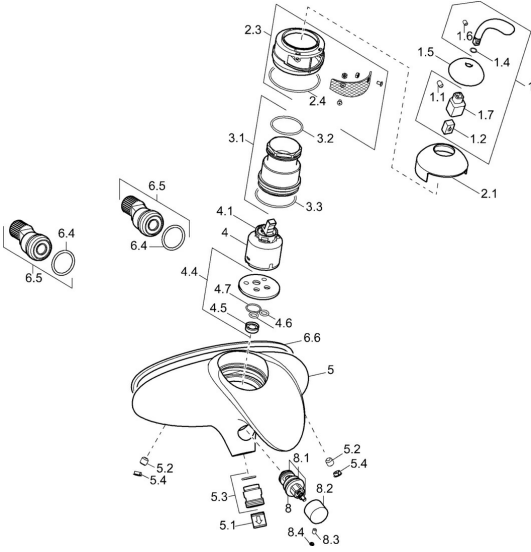

EAN: 4015474106475
static.hansa.com/53682101

Spare parts

SP53682101

	Name	Code
1	Lever Chrome Discontinued	59912854
1.1	Screw, M5x8, SW2.5	59904755
1.2	Bushing	59904778
1.5	Cap Discontinued	59912856
1.6	Screw, M4x10 SW2.5 Discontinued	59912855
2.3	Aerator Discontinued	59912862
2.4	O-ring, 56x2 Discontinued	59912528
3.2	O-ring, 34x2	59912533
3.3	O-ring, d 46x2	59912470
4	Cartridge, 4.0 Classic	59912791
4.1	Temperature adjustment limiter Discontinued	59912799
4.4	Base plate Discontinued	59912868
5.1	Non-return valve	59905714
5.2	Screw, M8x8	59906104
5.3	Thread nipple, G1/2xM18x1	59911384
5.4	Plug, 8 mm Chrome Discontinued	59912865
6.4	O-ring, 25.07x2.62	59911479
6.5	Connector, G1/2	59911491
8	Diverter	59912870
8.1	Sealing kit	59904791
8.2	Knob Chrome	59912871
8.3	Screw, M4x4	59901027
8.4	Plug Chrome Discontinued	59912869
N.I.	Seat	59912229