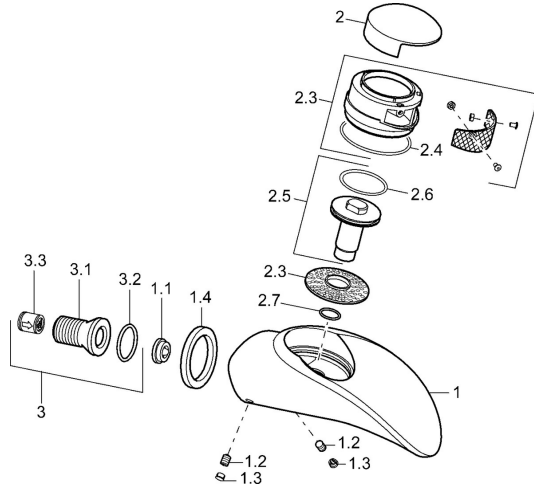

EAN: 4015474108448
static.hansa.com/53672100

Spare parts

SP53672100

	Name	Code
1.1	Flow limiter, 22L/min Discontinued	59912532
1.2	Screw, M8x8	59906104
1.3	Plug Chrome Discontinued	59911480
2	Cap Chrome Discontinued	59912861
2.3	Aerator Discontinued	59912862
2.4	O-ring, 56x2 Discontinued	59912528
2.5	Screw, M16x1, SW13 Discontinued	59912863
2.6	O-ring, 34x2	59912533
3	Connection nipple, G1/2	59911229
3.2	O-ring, d 25x2.5	59905053
3.3	Non-return valve	59905714