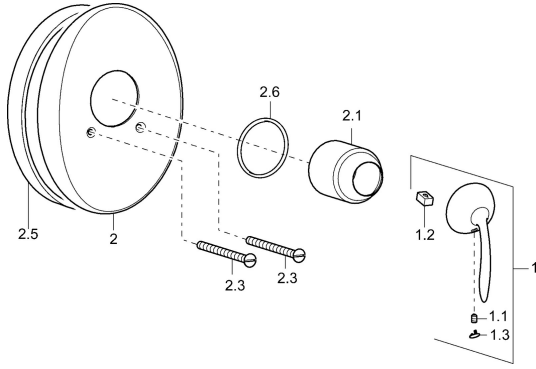

EAN: 4015474106437
static.hansa.com/53619101

Spare parts

SP53619101

	Name	Code
1	Lever Chrome Discontinued	59912864
1.1	Screw, M5x8, SW2.5	59904755
1.2	Bushing	59904778
1.3	Plug Chrome Discontinued	59911480
2	Cover plate Chrome Discontinued	59911913
2.1	Covering cap Chrome Discontinued	59912795
2.3	Screw, M5x65 Chrome	59904847
2.6	O-ring, 55x2	59912543
N.I.	Raising kit, 20 mm	59904983