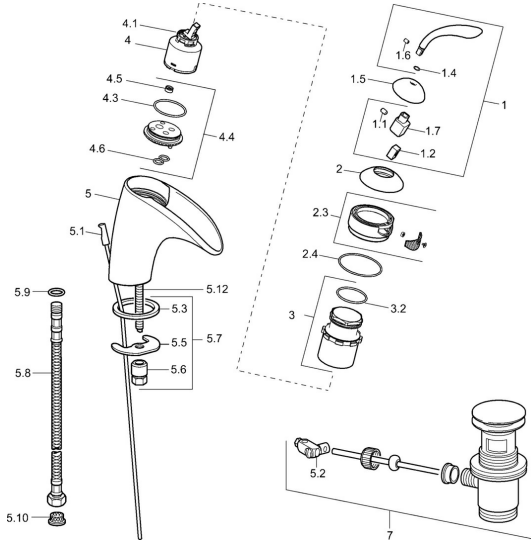

EAN: 4015474106789
static.hansa.com/53602201

Spare parts

SP53602201

	Name	Code
1	Lever Chrome Discontinued	59912854
1.1	Screw, M5x8, SW2.5	59904755
1.2	Bushing	59904778
1.5	Cap Discontinued	59912856
1.6	Screw, M4x10 SW2.5 Discontinued	59912855
2	Aerator, (2008-) Discontinued	59913248
2.3	Aerator Discontinued	59912858
2.3	Aerator, (2008-) Discontinued	59913248
2.4	O-ring, 50.52x1.78	59906841
3	Fixing screw, M50x1 Discontinued	59912859
3.2	O-ring, 34x2	59912533
4	Cartridge, 4.0 Classic	59912791
4.1	Temperature adjustment limiter Discontinued	59912799
4.4	Base plate Discontinued	59912860
4.5	Flow limiter, 8L/min	59913095
4.6	O-ring, 9x2	59905095
5.1	Pop-up operating rod Chrome	59912804
5.2	Swivel joint	59904624
5.3	Gasket, 43x37x3	59912506
5.5	Fixing plate	59904765
5.6	Screw, M8x1, SW13	59904766
5.7	Fixing set	59910749
5.8	Flexible pipe, L=430, G3/8-M10x1	59912515
5.9	O-ring, d 7.65x1.78	59902337
5.10	Litter filter	59911684
5.12	Fixing screw, M8x1, L=140	59912474
7	Pop-up waste Chrome	59911441
N.I.	Coupling pipe, L=430, M10x1	59912550
N.I.	Socket wrench, SW36	59913900